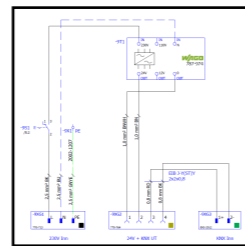

Wago pluggbar kabling for HVAC installasjoner "KNX" Belimo

Wire assignment:

1. 1 / G0 / - = not connected
   - 2 / G / + = not connected
   - 3 / KNX+ = red
   - 4 / KNX- = black
2. Raw cable:
   BUS EIB Combi 1x2x0,8mm², halogen free

Item No.

- 1m 0771-0099/K000-0373 60420438
- 4m 0771-0099/K000-0374 60420439

770-101

770-1732 1Inn 2Ut

770-1735 1Inn 3Ut

770-1782 1Inn 2Ut

- 770-504 (Ø 9-13mm)
- 770-504/023-000 (Ø 5-9mm)

**For Cabel 3 (X) byttes ut med lengde.
KNX Accessories**

893-1606 KNX 1inn 2 ut

51191777 KNX 1inn 3 ut

24V Accessories

Änderungen	D		DATUM	NAME
	C	GEZEICHNET	25.11.2019	Rosenke
	B	BEARBEITET		
	A	GEPRÜFT		

KNX

ZEICHNUNGSNUMMER
ARTIKELNUMMER