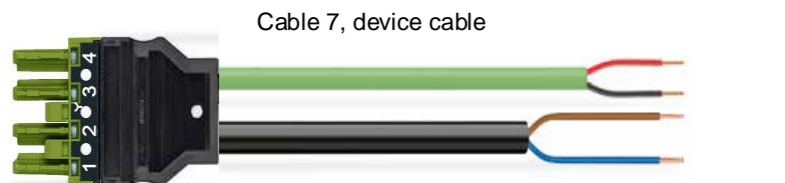

Item No.

1m	0771-0099/K000-xxxx	
2m	0771-0099/K000-xxxx	

Cable 6, device cable

Wire assignment:

- 1 / G0 / - = blue
 - 2 / G / + = brown
 - 3 / KNX+ = red
 - 4 / KNX- = black
- Raw cable:
H05Z1Z1-F 2x1mm²
BUS EIB Combi 1x2x0,8mm², halogen free

Item No.

1m	0771-0099/K000-0369	60420183
----	---------------------	----------

Cable 7, device cable

Wire assignment:

- 1 / G0 / - = blue
 - 2 / G / + = brown
 - 3 / KNX+ = red
 - 4 / KNX- = black
- Raw cable:
H05Z1Z1-F 2x1mm²
BUS EIB Combi 1x2x0,8mm², halogen free