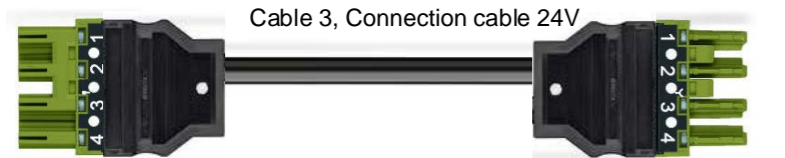

Wire assignment:

1. 1 / G0 / - = blue
   - 2 / G / + = brown
   - 3 / = not connected
   - 4 / = not connected
2. Raw cable:
   Raw cable: H05Z1Z1-F 2x1,5mm², halogen free

Item No.

2m	0771-0099/K000-0370	60420184