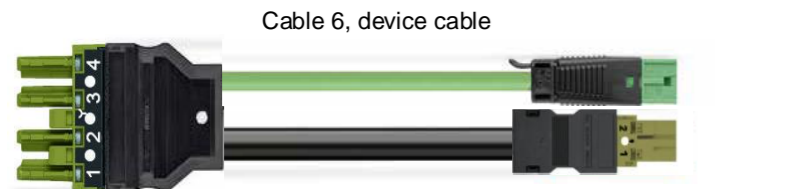

Item No.

2m	0771-0099/K000-0370	60420184
----	---------------------	----------

Cable 4, Connection cable 24V

Wire assignment:

- 1 / G0 = blue
 - 2 / G+ = brown
 - 3 = not connected
 - 4 = not connected
- Raw cable: H05Z1Z1-F 2x1,5mm², halogen free

Item No.

1m	0771-0099/K000-xxxx	
2m	0771-0099/K000-xxxx	

Cable 6, device cable

Wire assignment:

- 1 / G0 / - = blue
 - 2 / G / + = brown
 - 3 / KNX+ = red
 - 4 / KNX- = black
- Raw cable:
H05Z1Z1-F 2x1mm²
BUS EIB Combi 1x2x0,8mm², halogen free