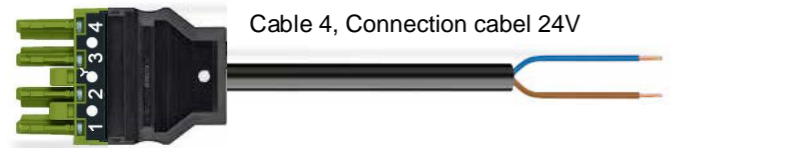

Cable 6, device cable

Cable 4, Connection cable 24V

Wire assignment:

1. 1 / G0 = blue
   - 2 / G+ = brown
   - 3 = not connected
   - 4 = not connected
2. Raw cable: H05Z1Z1-F 2x1,5mm², halogen free

Item No.

1m	0771-0099/K000-xxxx	
2m	0771-0099/K000-xxxx